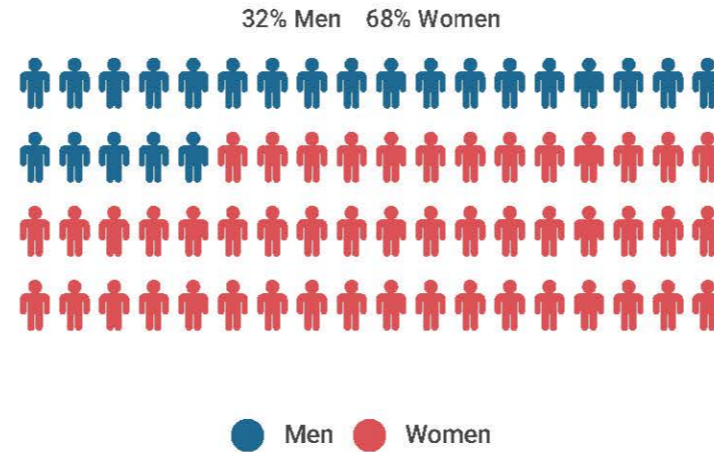

# 2023 - 2024 PhD Matriculants

Number of PhD Matriculants

Men / Women Demographic

3.83

Median undergraduate GPA

289

Published journal articles and abstracts

4,513