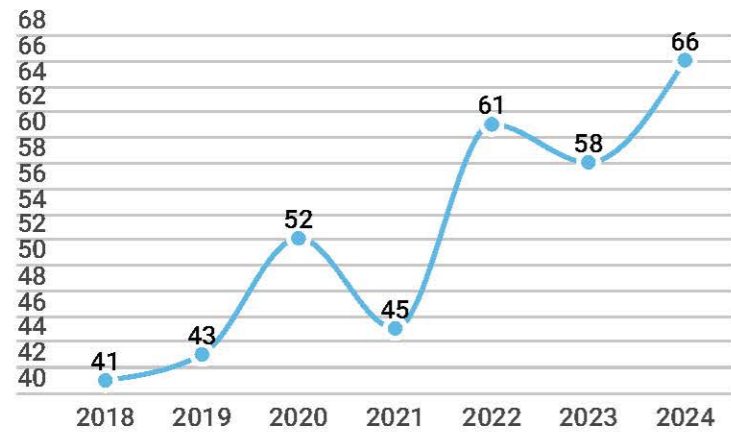

# 2023 - 2024 PhD Matriculants

Number of PhD Matriculants

Men / Women Demographic

3.83

Median undergraduate GPA

289

Published journal articles and abstracts

4,513