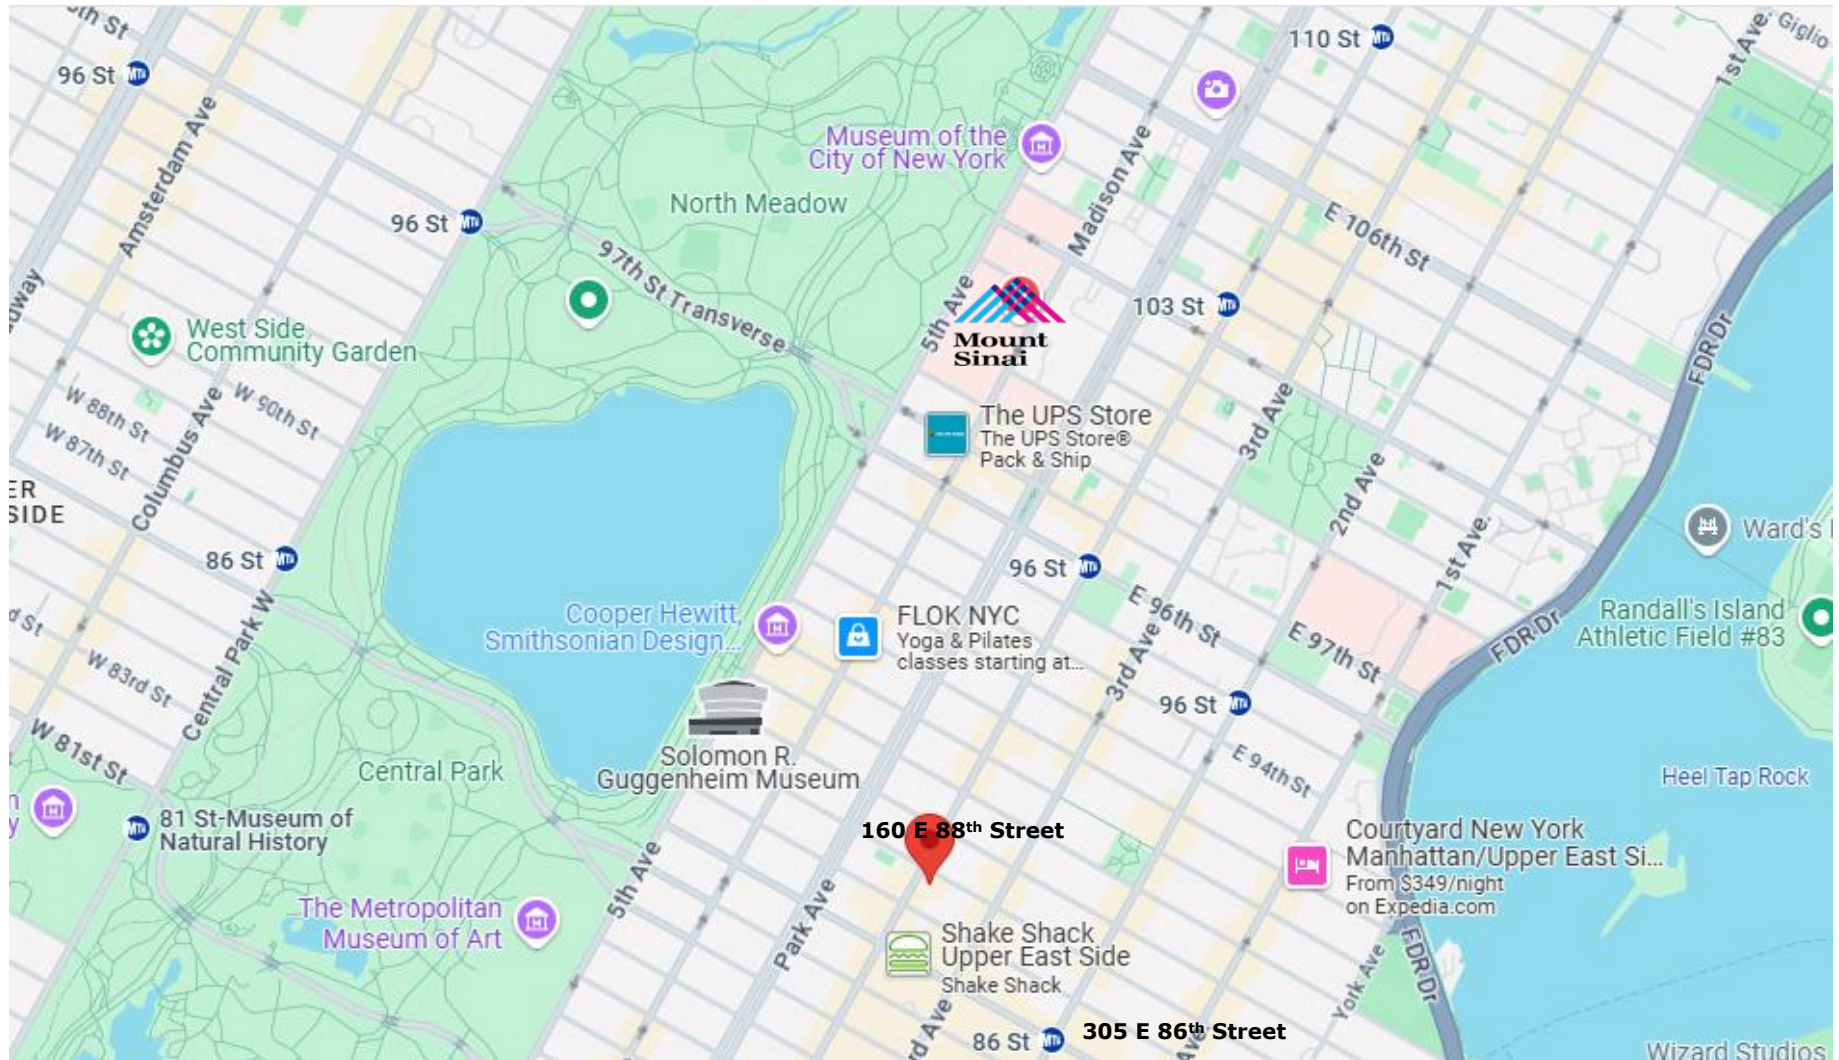

On Campus & Normandie Ct Housing Locator Map

- 1 50 E. 98th St
- 2 1245 Park Ave
- 3 1249 Park Ave
- 4 306 E. 96th St
- 5 333 E. 93rd St
- 6 1740 Second Ave
- 7 1391 Madison Ave
- 8 **Madison Ave Group**
40 E. 98th St
1411 Madison Ave
1409 Madison Ave
1407 Madison Ave
- 9 **97th St Group**
North
51 E. 97th St
61 E. 97th St
65 E. 97th St
67 E. 97th St
69 E. 97th St
71 E. 97th St
South
52-58 E. 97th St
60-62 E. 97th St
64-66 E. 97th St
68-70 E. 97th St
72-74 E. 97th St
- 10 **96th St Group**
57 E. 96th St
53 E. 96th St
- 11 Normandie Ct

The Heritage on Fifth & 1660 Madison Avenue Housing Locator Map

Park West Village Housing Locator Map

Yorkshire Towers-160 E 88th Street /Lexington Avenue Towers -305 E 86th Street Map Locator

301 E 94th Street Map Locator