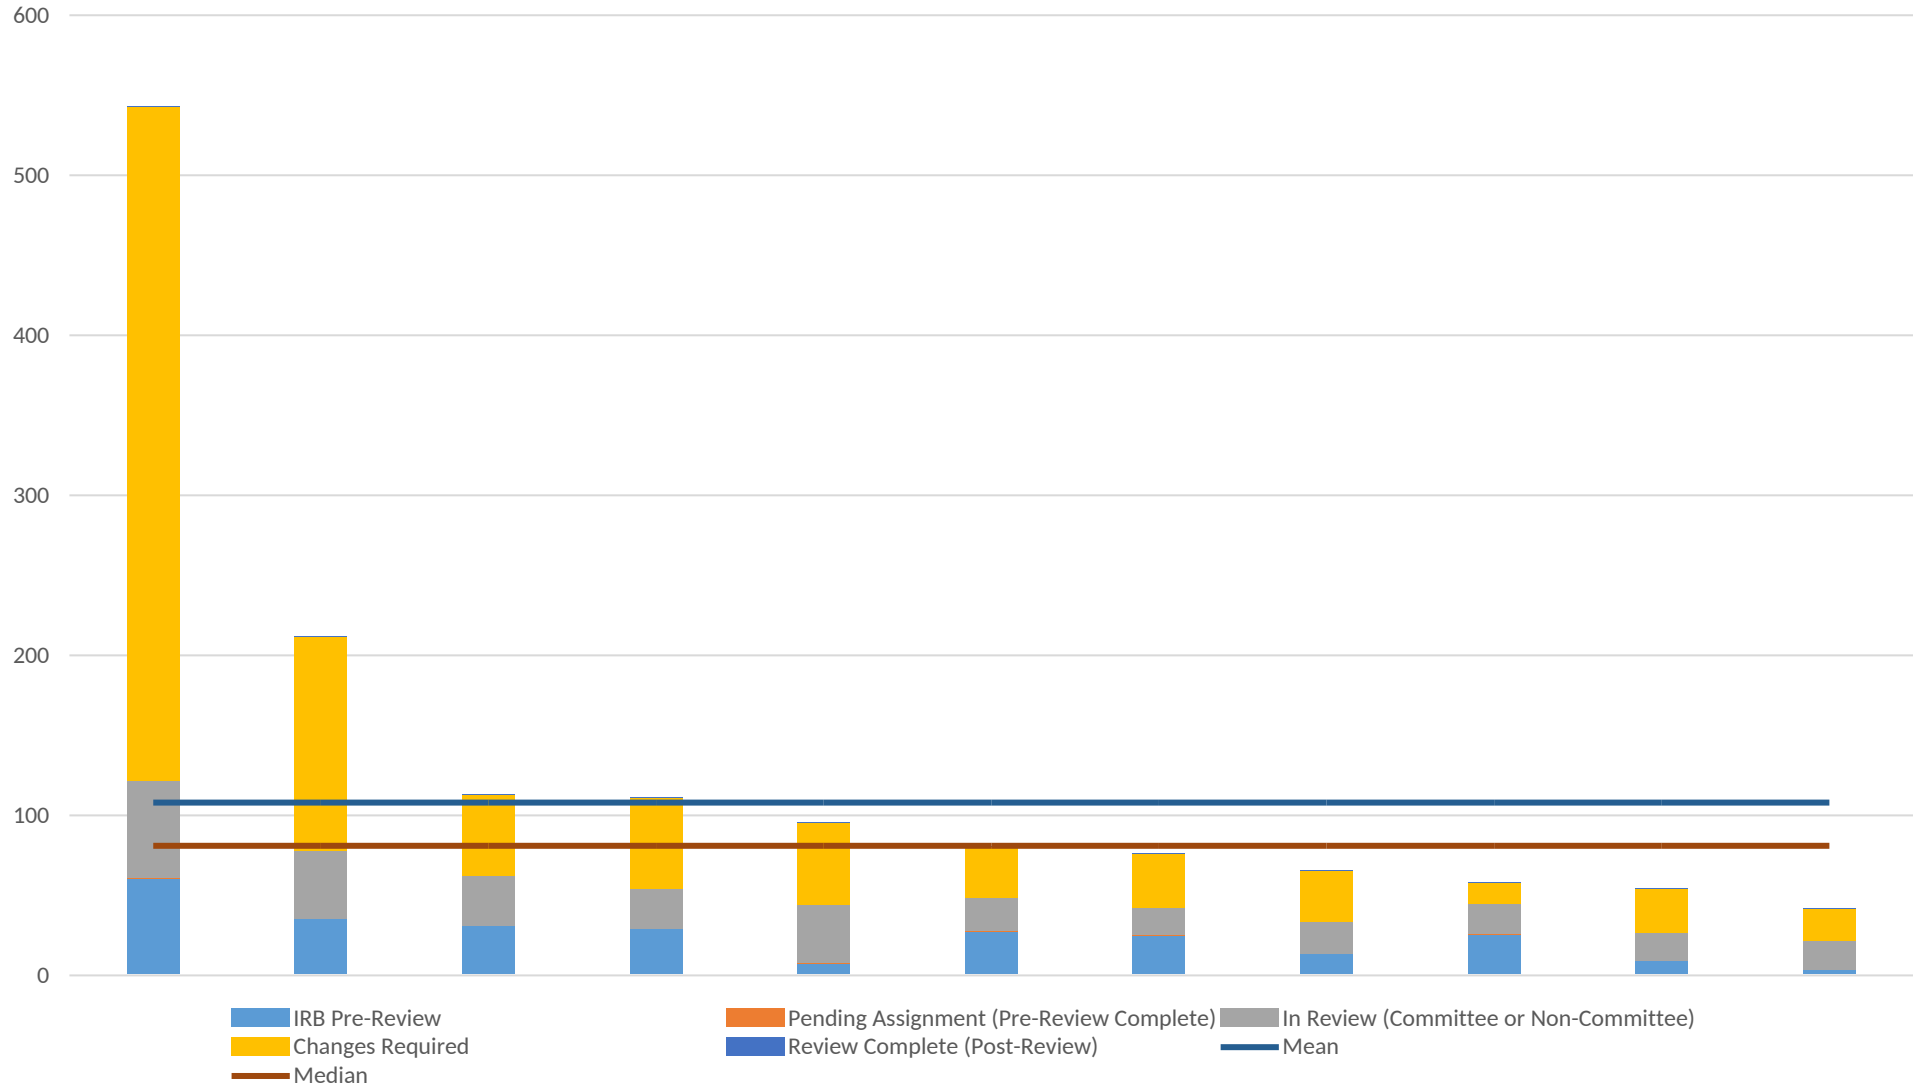

October 2024 Full Board Initial Review

*****If the top 2 outliers are removed, the TAT reduces from 108 to 75.*****