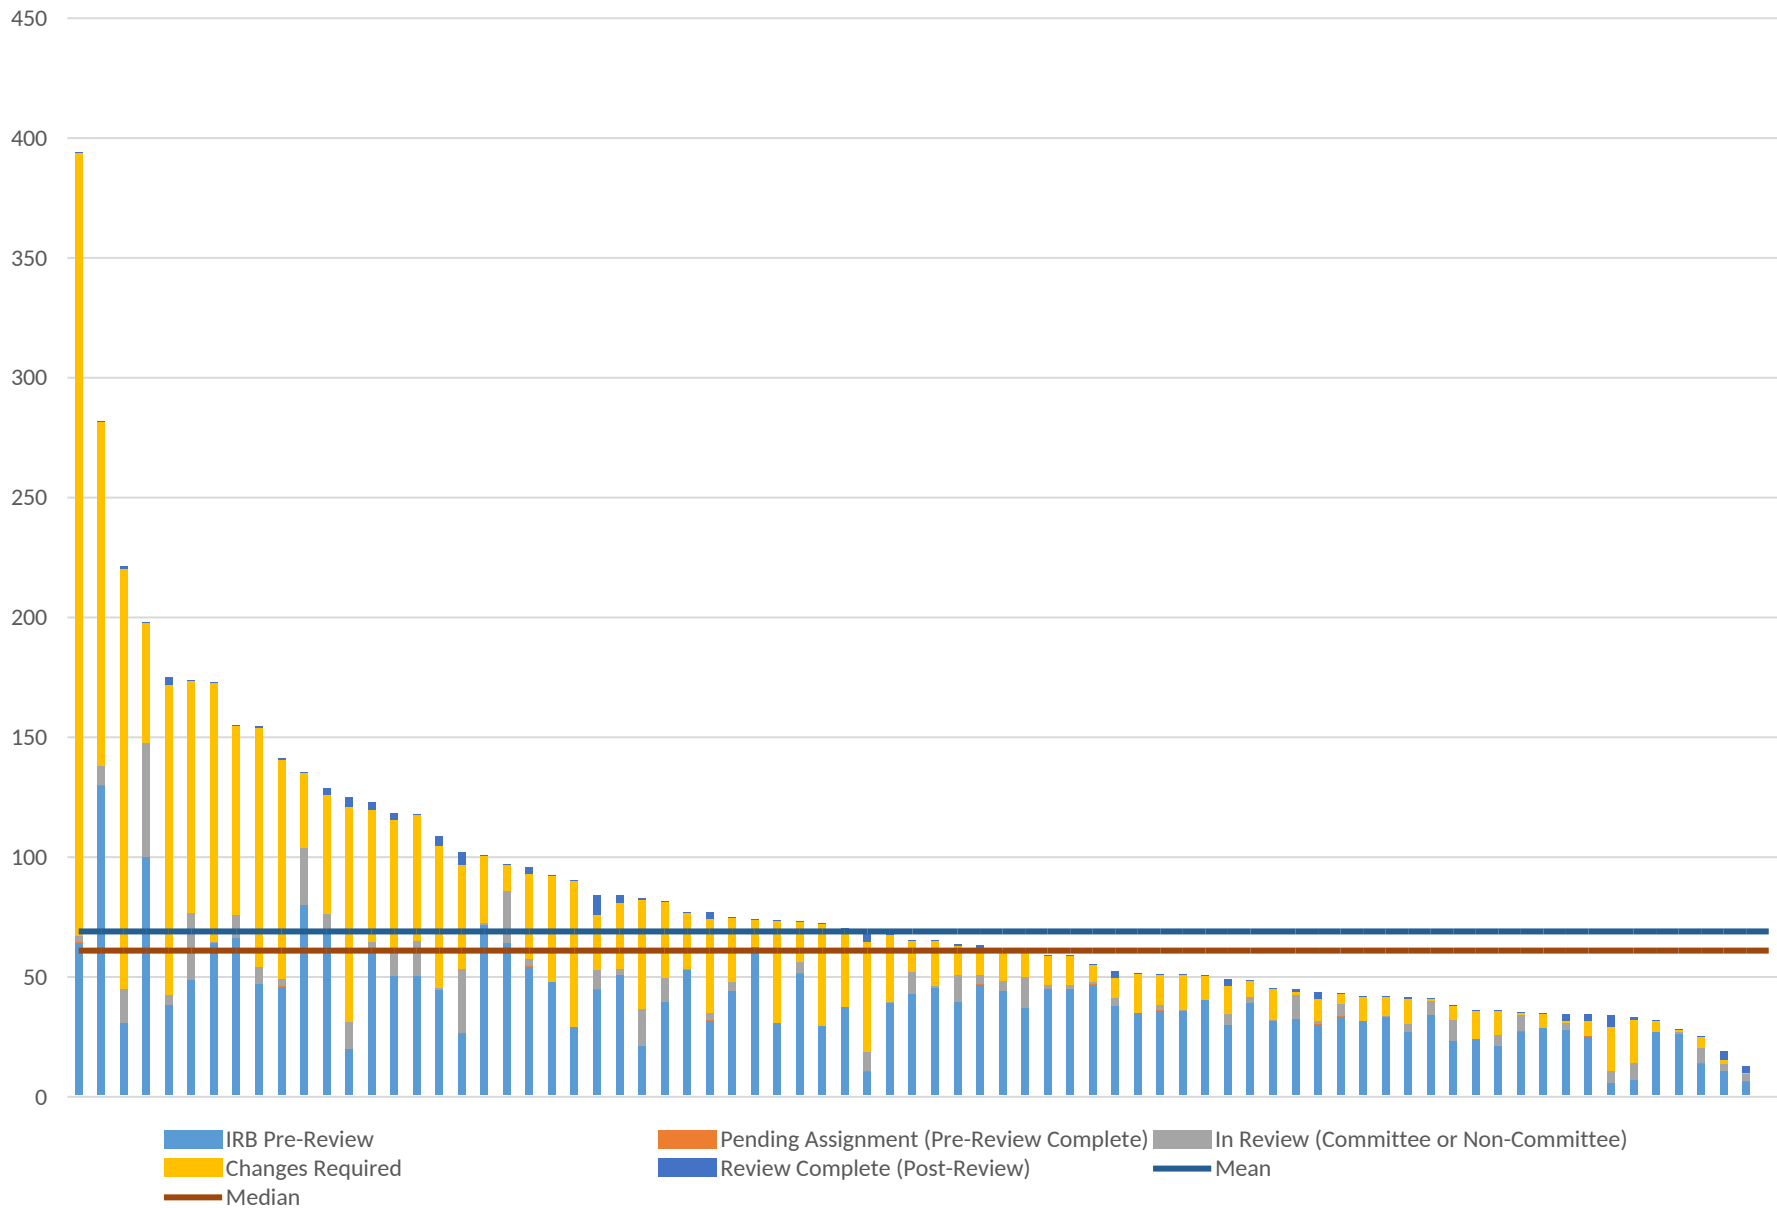

October 2024 Expedited Initial Review

****If the top 3 outliers are removed, the TAT reduces from 69 to 64.****